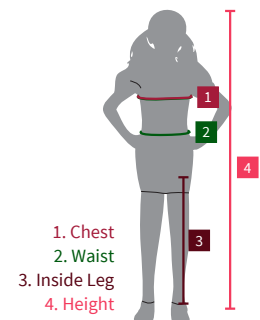

	4	6	8	10	12	14	16	18
X Short	68cm	70cm	72cm	74cm	76cm	78cm	80cm	82cm
Short	72cm	74cm	76cm	78cm	80cm	82cm	84cm	86cm
Regular	76cm	78cm	80cm	82cm	84cm	86cm	88cm	90cm
Long	80cm	82cm	84cm	86cm	88cm	90cm	92cm	94cm
X Long	84cm	86cm	88cm	90cm	92cm	94cm	96cm	98cm

SKIRT & SKORT LENGTH | MEASURED FROM WAIST TO HEM

STYLE CODE | LSK/LSO

	4	6	8	10	12	14	16	18
Regular	31cm	32cm	33cm	34cm	35cm	36cm	37cm	38cm
Long	35cm	36cm	37cm	38cm	39cm	40cm	41cm	42cm

NETBALL TOP LENGTH | MEASURED FROM SHOULDER TO HEM

GIRLS NETBALL

BODY MEASUREMENT | MEASURED AROUND THE FULLEST PART OF THE CHEST

	AGE 3-4	AGE 5-6	AGE 7-8	AGE 9-10	AGE 11-12	AGE 13-14
Height	41"	45½"	50½"	55"	60"	64½"
Chest	22"	24"	26"	28"	30"	32"

DRESS LENGTH | MEASURED FROM SHOULDER TO HEM

STYLE CODE | NDR

	AGE 3-4	AGE 5-6	AGE 7-8	AGE 9-10	AGE 11-12	AGE 13-14
Regular	52cm	57.5cm	63cm	68cm	75cm	81cm
Long	56cm	61.5cm	67cm	72cm	79cm	85cm
X Long	60cm	65.5cm	71cm	76cm	83cm	89cm

SKIRT & SKORT LENGTH | MEASURED FROM WAIST TO HEM